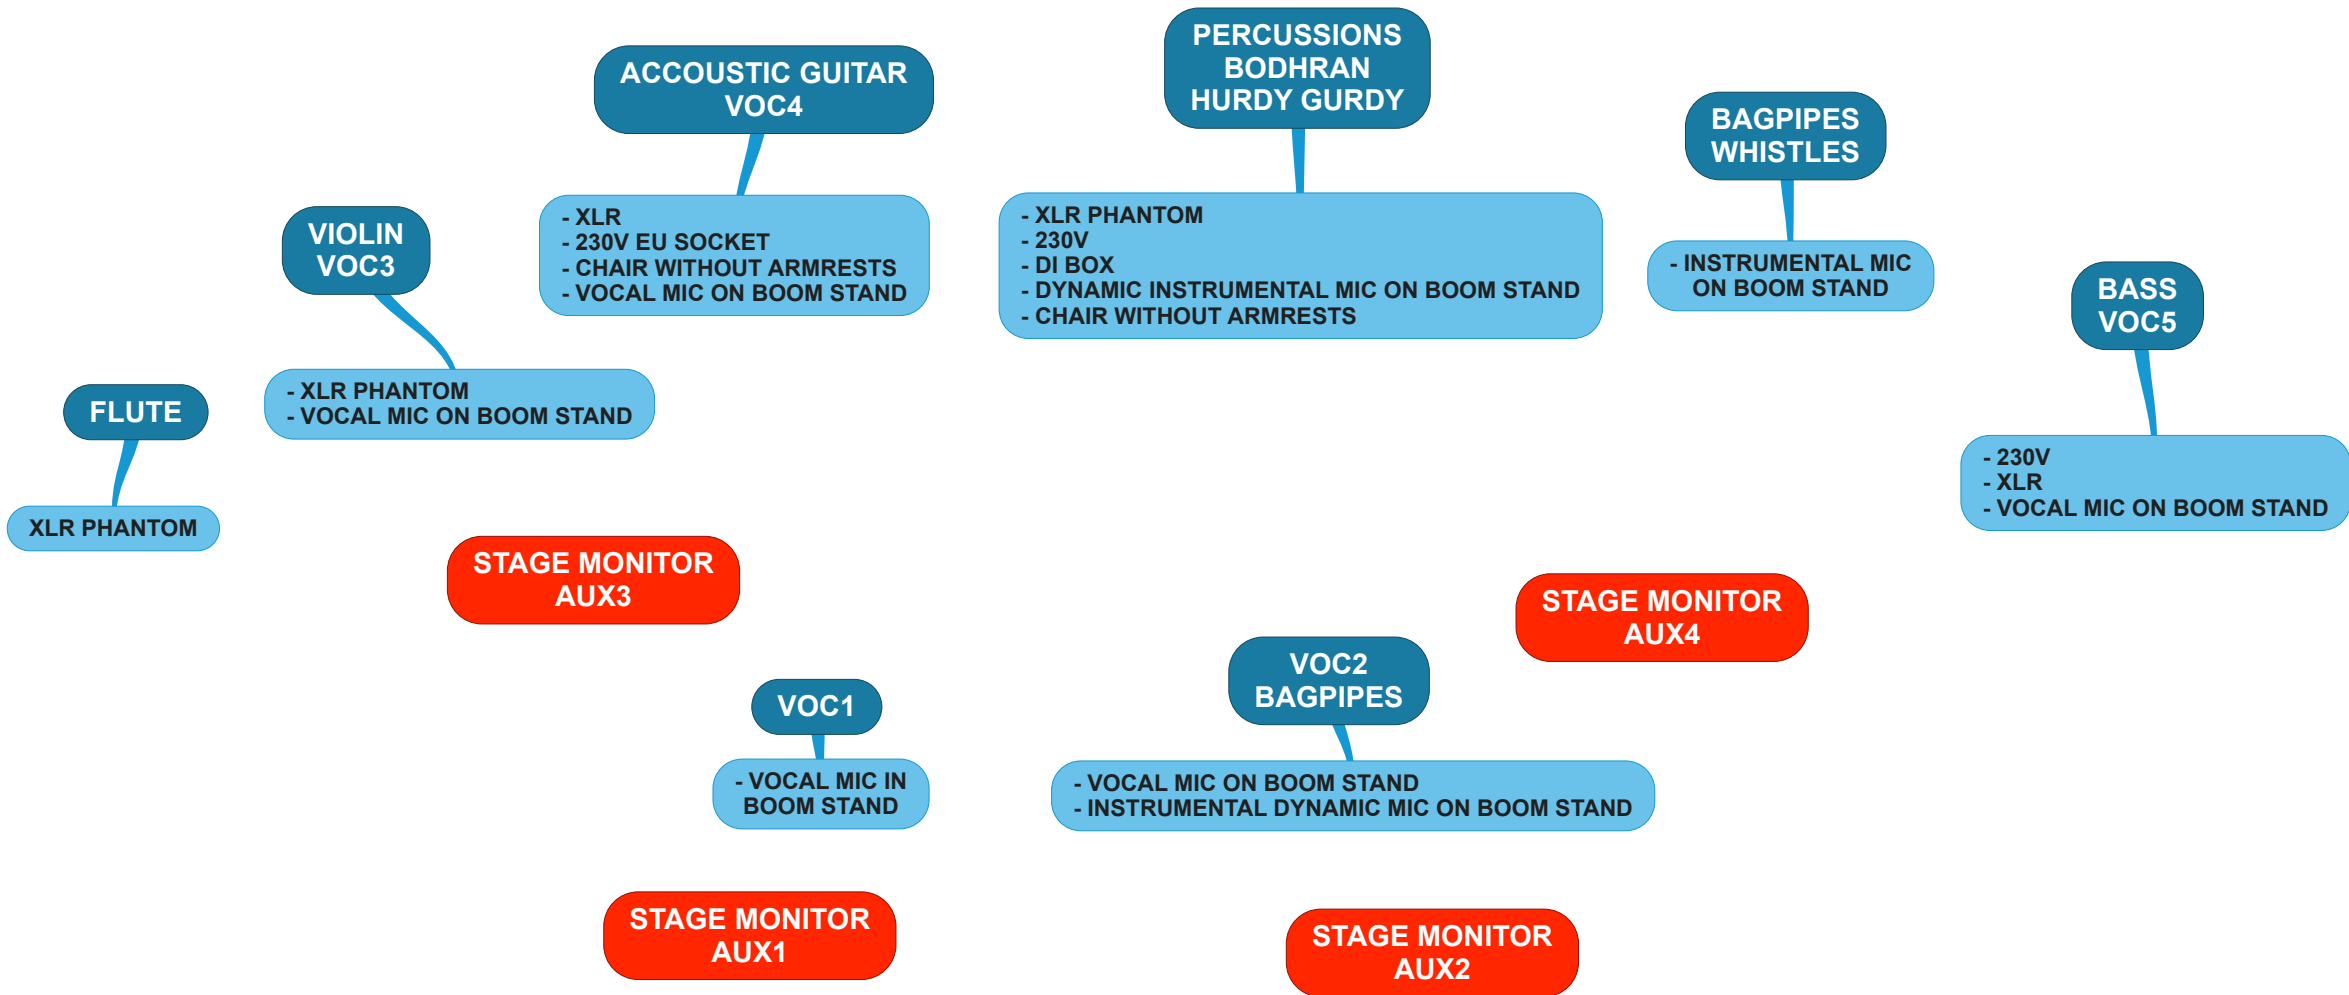

Roc'han Rider 2022

Roc'hann 2022 - Channel list

Channel	Instrument	MIC/DI	Insert	Other
1	Flute	XLR, phantom	Hall eff.	
2	Violin	XLR, phantom		
3	Accoustic guitar	XLR		chair without armrests, 230 V
4	Hurdy Gurdy	DI BOX		chair without armrests, 230 V
5	Bodhran	XLR, phantom	Compressor, Gate	
6	Percussions	Dynamic instrumental Mic	Compressor, Gate	large boom stand
7	Bagpipes, whistles	Dynamic instrumental Mic	Compressor	large boom stand
8	Bagpipes	Dynamic instrumental Mic	Compressor	large boom stand
9	Double Bass	XLR	Compressor	230 V
10	Vocal 1 (main)	dynamic vocal microphone	Compressor, Hall eff.	large boom stand
11	Vocal 2 (main)	dynamic vocal microphone	Compressor, Hall eff.	large boom stand + extra mic. stand for iPad
12	Vocal 3 (backing)	dynamic vocal microphone	Compressor, Hall eff.	large boom stand
13	Vocal 4 (backing)	dynamic vocal microphone	Compressor, Hall eff.	large boom stand
14	Vocal 5 (backing)	dynamic vocal microphone	Compressor, Hall eff.	large boom stand
Contact: info@m-arq.sk, +421-907-759-180				